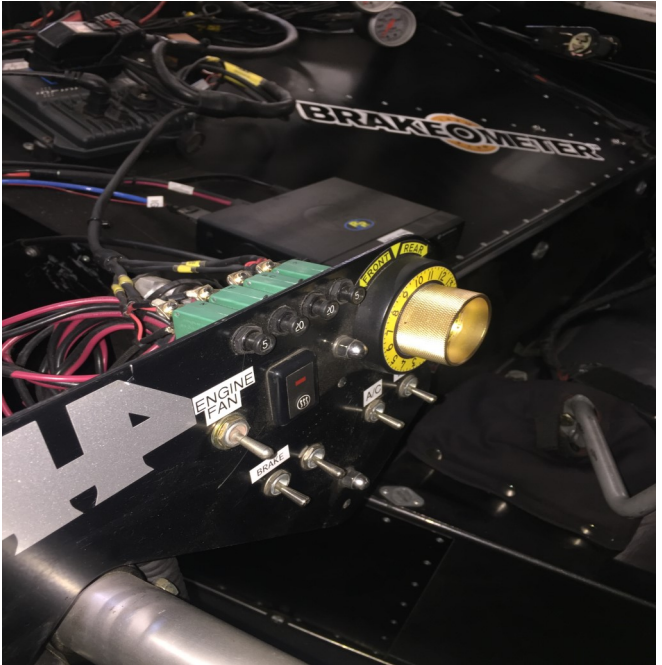

Dashboard mounted BrakeOMeter®

Cockpit mounted BrakeOMeter®

Tube Mount,
left of driver

Next to shifter

Drivers leg panel

Bracket Mount