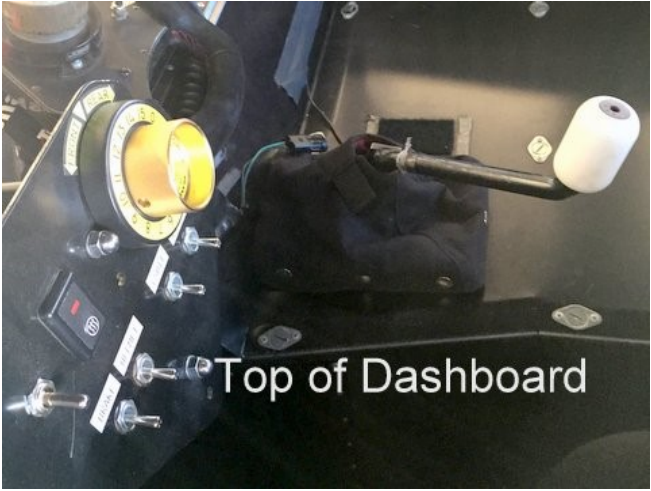

Dashboard mounted BrakeOMeter®

Cockpit mounted BrakeOMeter®

Tube Mount,
left of driver

Next to shifter

Drivers leg panel

Bracket Mount