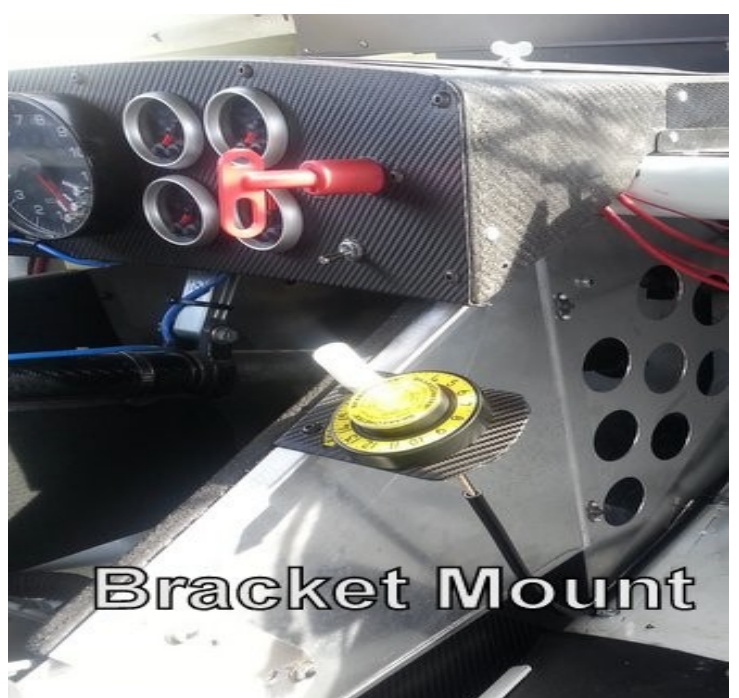

Dashboard mounted BrakeOMeter®

Cockpit mounted BrakeOMeter®

Tube Mount,
left of driver

Next to shifter

Drivers leg panel

Bracket Mount